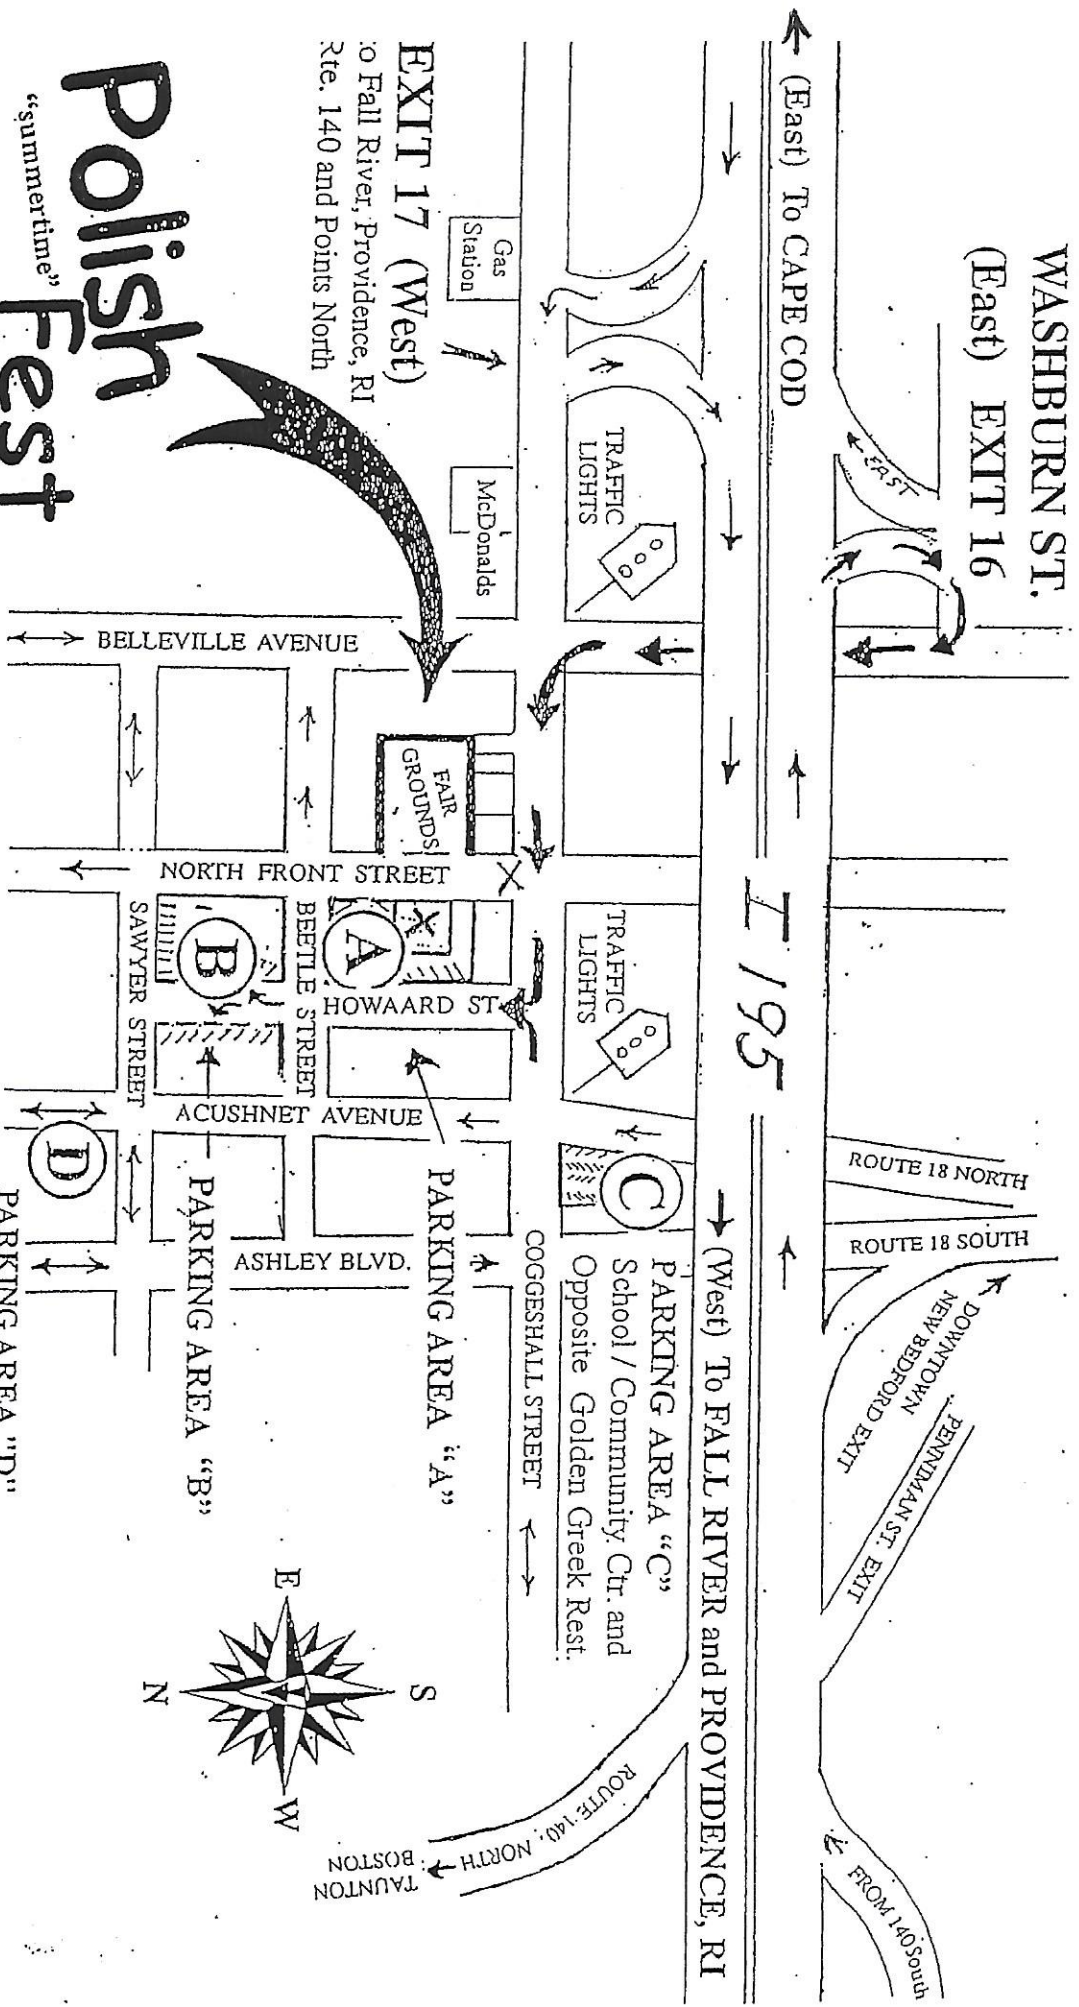

DIRECTIONS FROM ROUTE I-195

Westbound-Exit 17, turn Left on Coggeshall Street, take Second Right after Dunkin Donuts
 Eastbound-Exit 16 Washburn Street, Bear Right on Belleville Ave., Turn Left at Lights,
 take Second Right after Dunkin Donuts.

Polish Fest
 "summertime"
Our Lady of Perpetual Help Church
 235 North Front Street
 New Bedford, MA

PARKING AREA "A"
 PARKING AREA "B"
 PARKING AREA "C"
 PARKING AREA "D"
 accessible from Sawyer St. and Holly St.
 Rear Rite Aid Pharmacy